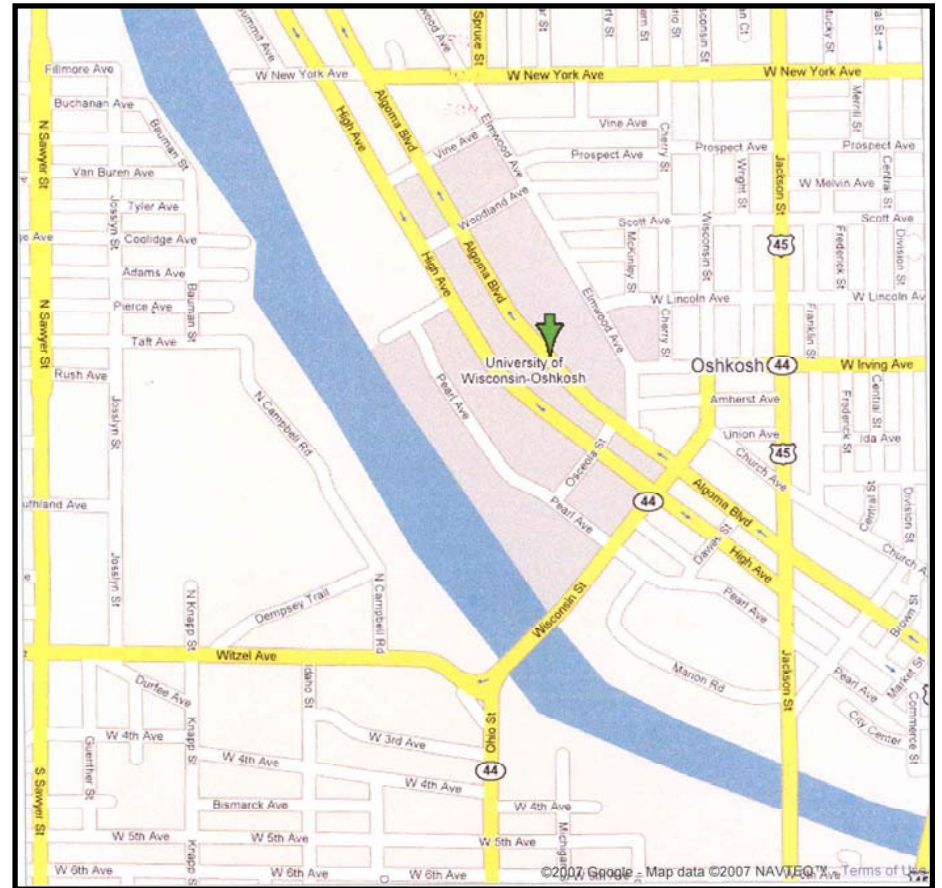

# OSHKOSH CITY MAP

Map 1

Map 2

**Directions to Oshkosh:** As you travel on US 41 to Oshkosh, take Exit 119 (HWY 21/Oshkosh Avenue) and proceed east, approximately 12 blocks, into the city. After crossing over the Fox River bridge proceed two blocks and turn right on High Avenue (a one-way street leading into campus). Stay on High Avenue, in the right-hand lane, until reaching the University parking ramp.

At this point signage and BGS staff will be available to assist with traffic, parking and answering questions. After parking the delegate will go to the Titan Lounge, in Gruenhagen Conference Center, to register. Parents/guardians/etc. are being asked to wait by the vehicle for the delegate's return for her luggage. At this time they may assist with carrying her luggage to the Gruenhagen Conference Center.