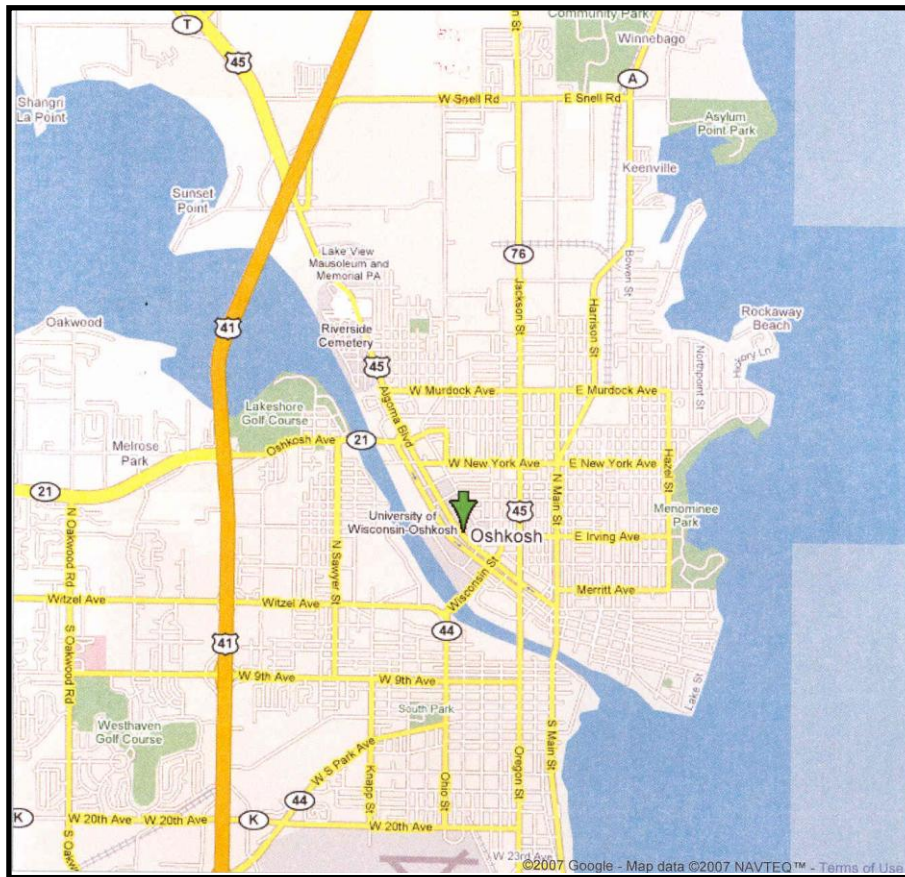

# OSHKOSH CITY MAP

Map 1

Map 2

**Directions to Oshkosh:** As you travel on US 41 to Oshkosh, take Exit 119 (HWY 21/Oshkosh Avenue) and proceed east, approximately 12 blocks, into the city. After crossing over the Fox River bridge proceed two blocks and turn right on High Avenue (a one-way street leading into campus). Stay on High Avenue, in the right-hand lane, until reaching the University parking ramp.

At this point signage and BGS staff will be available to assist with traffic, parking and answering questions. After parking the delegate will go to the Titan Lounge, in Gruenhagen Conference Center, to register. Parents/guardians/etc. are being asked to wait by the vehicle for the delegate's return for her luggage. At this time they may assist with carrying her luggage to the Gruenhagen Conference Center.