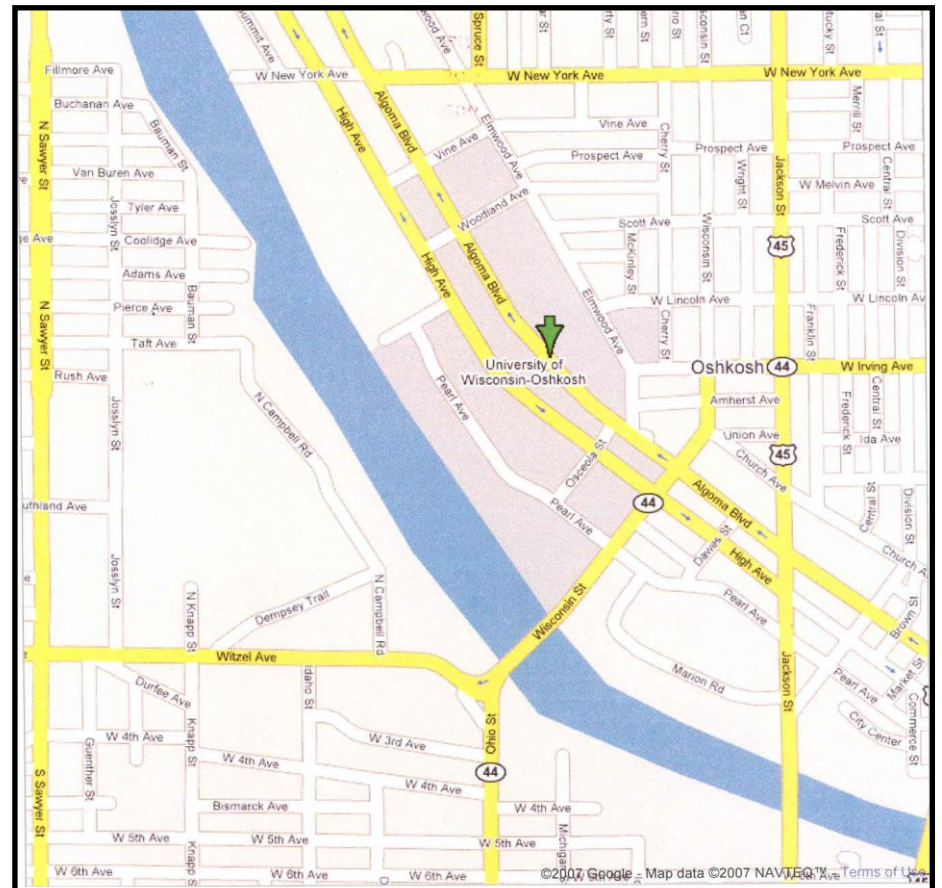

# OSHKOSH CITY MAP

Map 1

Map 2

**Directions to Oshkosh:** As you travel on US 41 to Oshkosh, take Exit 119 (HWY 21/Oshkosh Avenue) and proceed east, approximately 12 blocks, into the city. After crossing over the Fox River bridge proceed two blocks and turn right on High Avenue (a one-way street leading into campus). Stay on High Avenue, in the right-hand lane, until reaching the University parking ramp.

At this point signage and BGS staff will be available to assist with traffic, parking and answering questions. After parking the delegate will go to the Titan Lounge, in Gruenhagen Conference Center, to register. Parents/guardians/etc. are being asked to wait by the vehicle for the delegate's return for her luggage. At this time they may assist with carrying her luggage to the Gruenhagen Conference Center.